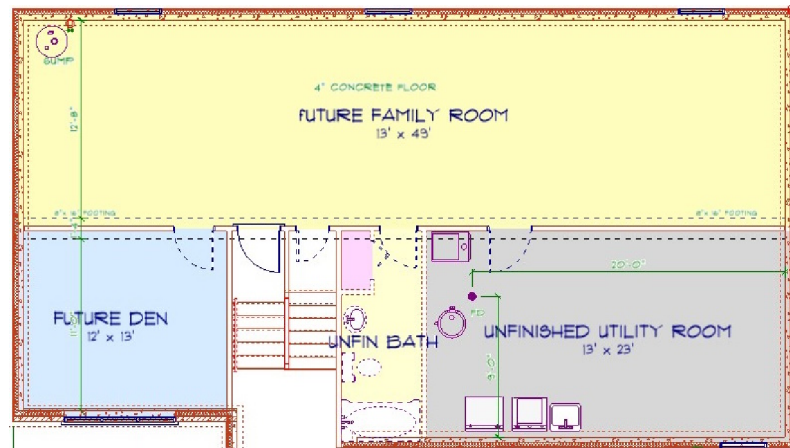

The Windsor 2 S

- Open Concept Split BR plan.
- Owner's suite with HUGE walk in and private bath.
- Extremely design-flexible unfinished lower level.
- Large utility/storage room.
- 12 x 12 wood deck included.